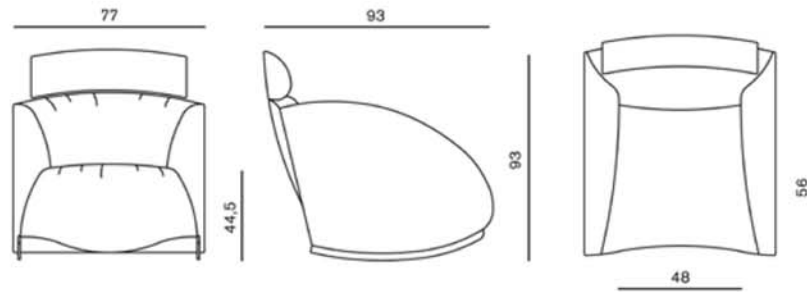

ROCKING ARMCHAIR WITH HEADREST ADJUSTABLE IN HEIGHT AND ANGLE. INTERNAL STRUCTURE IN STEEL TUBING. CFC-FREE FILLER IN FLEXIBLE COLD-PROCESSED POLYURETHANE. AVAILABLE IN LEATHER OR CUSTOMER LEATHER (PC), OR WITH REMOVABLE COVER, IN FABRIC, SYNTHETIC MATERIAL OR CUSTOMER FABRIC (TC). ADDITIONAL COVERS ARE AVAILABLE ON REQUEST.

### Dimensions

MAMA Chair

930mm H ( 445mm SH) x 930 D x 770 W