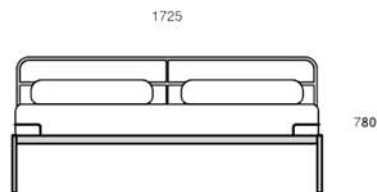

Line One

Bob Mcdonald

MAIN FRAME IS POWDER-COATED A LOW SHEEN SILVER GREY. STAINLESS STEEL HEAD BOARD AND TRIM. FLEXI-SLAT SUSPENSION.

Variation	Dimensions
King	780mm h x 1725 w x 1275 l
Queen	780mm h x 1595 w x 1275 l