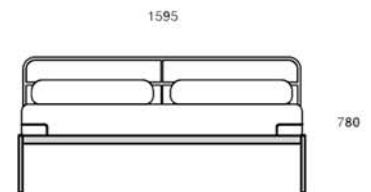

Line One

Bob Mcdonald

MAIN FRAME IS POWDER-COATED A LOW SHEEN SILVER GREY. STAINLESS STEEL HEAD BOARD AND TRIM. FLEXI-SLAT SUSPENSION.

Variation	Dimensions
King	780mm h x 1725 w x 1275 l
Queen	780mm h x 1595 w x 1275 l