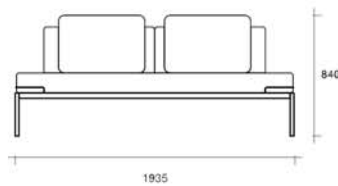

Line One Sofa

Bob McDonald

QUICKLY AND SIMPLY CONVERTS TO A SINGLE BED.

FLEXI-SLAT SUSPENSION OFFERS SUPERB COMFORT FOR SITTING OR SLEEPING.

MAIN FRAME IS POWDER-COATED A LOW SHEEN SILVER GREY.

STAINLESS STEEL BACK FRAME AND TRIM.

FINALIST NZ BEST AWARDS 2001.

Variation

Dimensions

unit size

840mm h x 900 w x 1935 L

Materials

Powder coated frame

Stainless steel head board