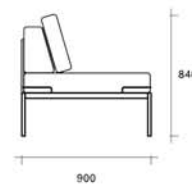

Line One Sofa

Bob McDonald

QUICKLY AND SIMPLY CONVERTS TO A SINGLE BED.

FLEXI-SLAT SUSPENSION OFFERS SUPERB COMFORT FOR SITTING OR SLEEPING.

MAIN FRAME IS POWDER-COATED A LOW SHEEN SILVER GREY.

STAINLESS STEEL BACK FRAME AND TRIM.

FINALIST NZ BEST AWARDS 2001.

Variation

Dimensions

unit size

840mm h x 900 w x 1935 L

Materials

Powder coated frame

Stainless steel head board