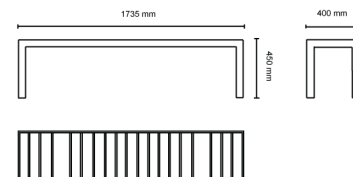

Variation	Dimensions
Square Table	875 l x 875 w x 730 h
Rectangle Table	1600 l x 800 w x 730 h
	1600 l x 900 w x 730 h
	2100 l x 800 w x 730 h
	2100 l x 900 w x 730 h
Bench Seat	1230 l x 400 w x 450 h
	1735 l x 400 w x 450 h

Additional Information

Umbrella holes can also be added for an additional \$70.00 [41mm or 51mm diameter options] Delivery charges are included within Auckland central. Prices are subject to change.

Materials
mild steel frame (Zinc coated)