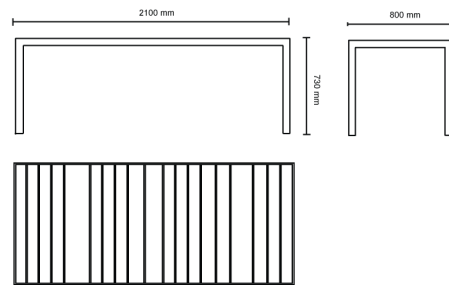

Variation	Dimensions
Square Table	875 l x 875 w x 730 h
Rectangle Table	1600 l x 800 w x 730 h
	1600 l x 900 w x 730 h
	2100 l x 800 w x 730 h
	2100 l x 900 w x 730 h
Bench Seat	1230 l x 400 w x 450 h
	1735 l x 400 w x 450 h

Additional Information

Umbrella holes can also be added for an additional \$70.00 [41mm or 51mm diameter options] Delivery charges are included within Auckland central. Prices are subject to change.

Materials
mild steel frame (Zinc coated)