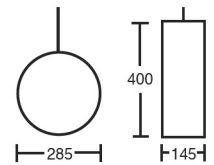

kitset package

coloured discs  
indicate colour  
combination

- pendant or table lamp
- flat pack kitset
- fully recyclable polypropylene
- shade only, no electrics supplied
- ships with full hanging instructions and assembly instructions for main design options
- each kitset can be made into any of these designs
- users can also create their own designs

colour options - choice of two

0.23kg