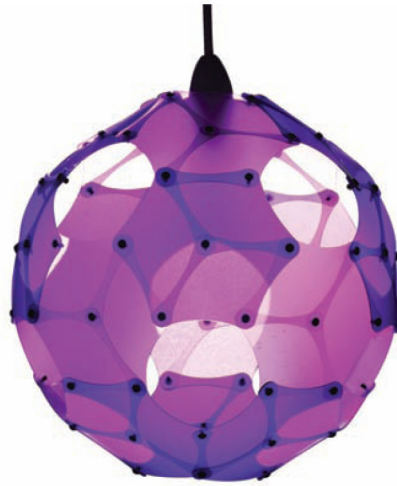

kitset package

coloured discs  
indicate colour  
combination

- pendant or table lamp
- flat pack kitset
- fully recyclable polypropylene
- shade only, no electrics supplied
- ships with full hanging instructions and assembly instructions for main design options
- each kitset can be made into any of these designs
- users can also create their own designs

colour options - choice of two

0.23kg