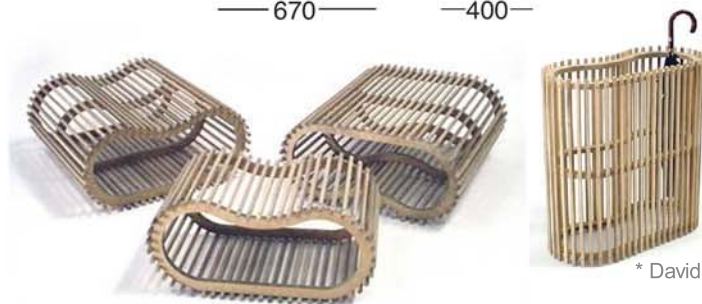

Ruth Flip

David Trubridge

- STOOL OR OCCASIONAL TABLE
- AMERICAN ASH AND HOOP PINE PLYWOOD
- NEW ZEALAND RED BEECH AND KERUING PLYWOOD
- NATURAL OIL FINISHES AVAILABLE

Variation	Dimensions
small	320mm x 670mm x 400mm

* David Trubridge Flip

Materials

NEW ZEALAND RED BEECH

KERUING PLYWOOD