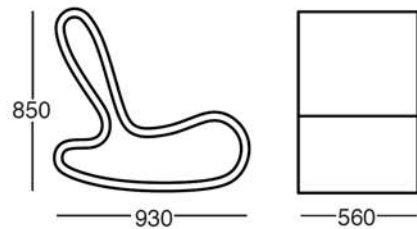

Ruth One David Trubridge

- WOODEN ROCKING CHAIR
- AMERICAN ASH AND HOOP PINE PLYWOOD
- NEW ZEALAND RED BEECH AND KERUING PLYWOOD
- NATURAL OIL FINISHES AVAILABLE

Variation	Dimensions
Rocker	850mm x 930mm x 560mm