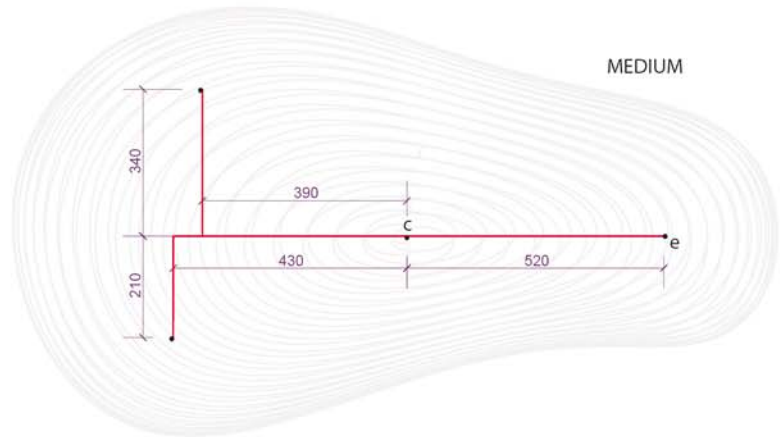

Spiral Islands

David Trubridge

Small - 1550 x 1230 x 400mm

Medium - 1930 x 1200 x 430mm

Large - 2550 x 1270 x 400mm

Materials

Backhouse Interiors
 12 Kaiwharawhara Road
 Wellington, New Zealand
 t: 64 4 499 8847
 e: backhouse.interiors@xtra.co.nz
 www.backhousesnz.com