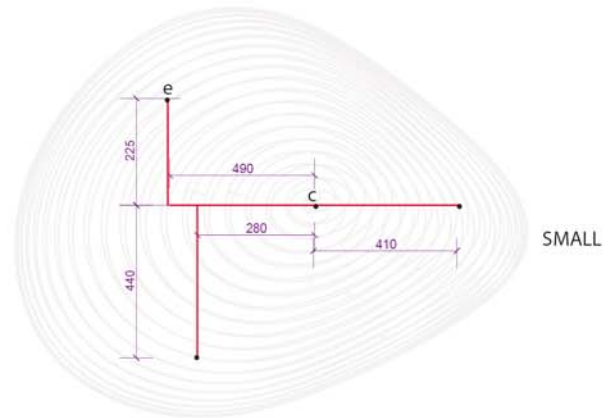

Spiral Islands

David Trubridge

Small - 1550 x 1230 x 400mm

Medium - 1930 x 1200 x 430mm

Large - 2550 x 1270 x 400mm

Materials

Backhouse Interiors
 12 Kaiwharawhara Road
 Wellington, New Zealand
 t: 64 4 499 8847
 e: backhouse.interiors@xtra.co.nz
 www.backhousesnz.com