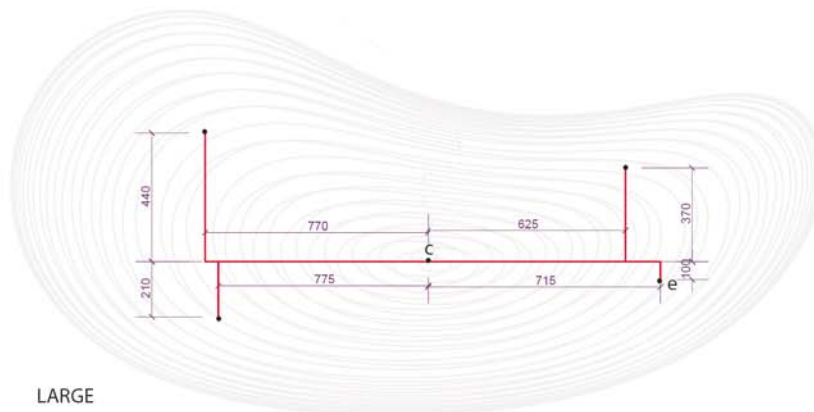

Spiral Islands

David Trubridge

Small - 1550 x 1230 x 400mm

Medium - 1930 x 1200 x 430mm

Large - 2550 x 1270 x 400mm

Materials

Backhouse Interiors
 12 Kaiwharawhara Road
 Wellington, New Zealand
 t: 64 4 499 8847
 e: backhouse.interiors@xtra.co.nz
 www.backhousesnz.com