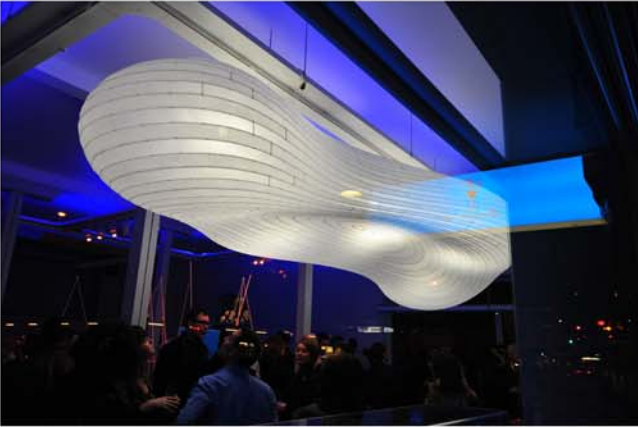

Spiral Islands

David Trubridge

Small - 1550 x 1230 x 400mm

Medium - 1930 x 1200 x 430mm

Large - 2550 x 1270 x 400mm

Materials

Backhouse Interiors
 12 Kaiwharawhara Road
 Wellington, New Zealand
 t: 64 4 499 8847
 e: backhouse.interiors@xtra.co.nz
 www.backhousesnz.com