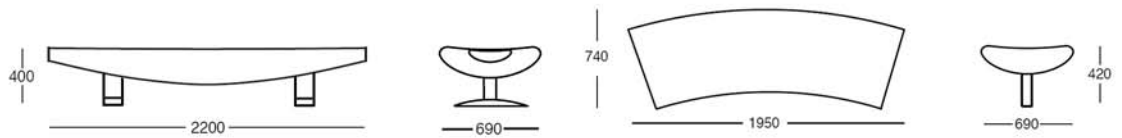

# Outdoor Bench

David Trubridge

- OUTDOOR BENCH SEAT
- OILED SALIGNA OR NZ RED BEECH SLATS
- PLYWOOD FRAMES
- 316 MARINE GRADE STAINLESS STEEL
- ALTERNATIVE BASE FOR BOLTING TO FLOOR

Variation

Dimensions

small

400mm x 2200mm x 690mm

Congo

&

Bow Bench