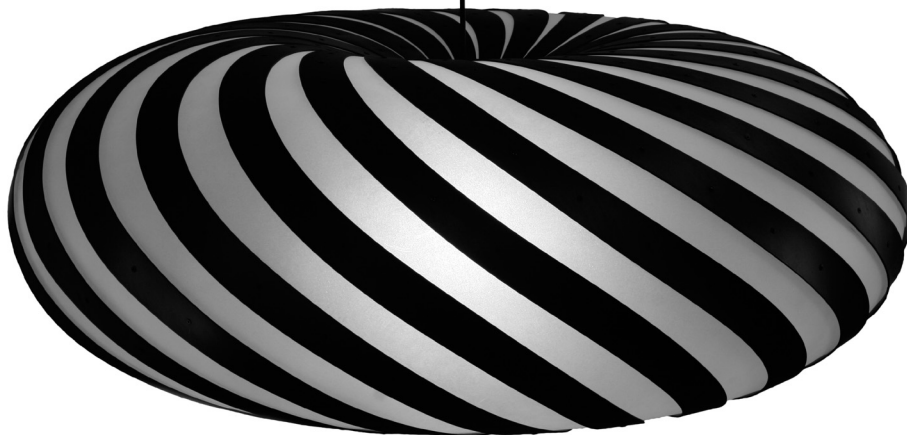

Ebb David Trubridge

EBB - Swell

if you take 'flow' (a previous range for david trubridge) further then it has to ebb! these playful black and white designs are intended for interiors that do not work so well with Davids usual natural shades. Ebb explores the shihouettes created with light and shadow.

Pendant hanging lamps

Stained hoop pine plywood, Electric fitting and hanging wire supplied

Variation	Dimensions
Swell	1030mm d x 380mm h
Roll	350mm d x 930mm h
Rise	450mm d x 1000mm h
Bounce	500mm d

Materials

Bamboo plywood