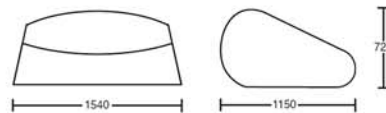

Variation

Dimensions

small

720mm x 1150mm x 1540mm

Materials

NEW ZEALAND RED BEECH

KERUING PLYWOOD

Backhouse Interiors
12 Kaiwharawhara Road
Wellington, New Zealand
t: 64 4 499 8847
e: backhouse.interiors@xtra.co.nz
www.backhousesnz.com