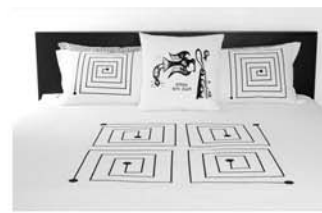

# Miller Road-Duvet Cover Esther Diamond

RABBIT BLACK

RABBIT WHITE

GRID BLACK

GRID BLACK

SIMPLE MAZE

SIZES AVAILABLE: KS, Q, K, SK