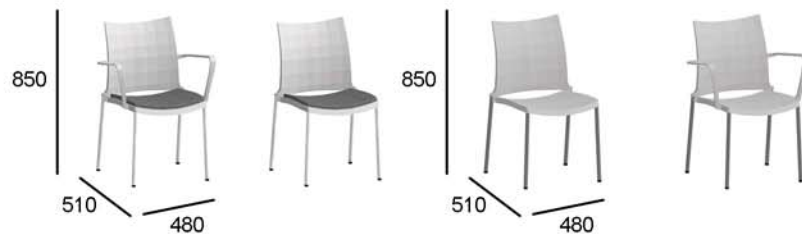

# Hola! Chair Kusch + Co

THESE CHAIRS EXCEL IN COMBINING DESIGN WITH FUNCTIONALITY. AN ALLROUND SERIES AVAILABLE IN MANY VARIATIONS TO SUIT THE NEEDS OF EACH PROJECT. APART FROM THE BAR STOOL, ALL MODELS CAN BE STACKED AND LINKED TOGETHER.

Variation

Dimensions

Chair

820mm (450mm Seat H) x 550mm

## Materials

chrome frame or Satin Chrome

FrameFrosted polycarbonate

PVC upholstered