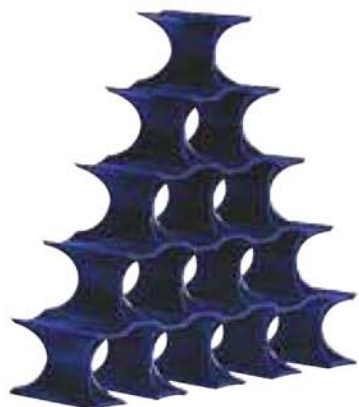

Infinity Ron Arad

Infinity is a colourful and curvilinear, modular bottle-holder. The elements which form the bottle-holder can be fastened together to form an indefinite number of rings inside of which bottles may be stored. It is available in a practical 16-piece gift pack and may be freely composed in an endless interplay of connections. It is available in most colours: opaline, blue, yellow and orange.

	unit width	unit height	unit depth	weight kg.
7680 pack of 16 pieces	5,7	9,5	14,5	0,100

packaging	quantity	weight kg.	volume m ³
7680	1	1,800	0,012

7680

Opaline

1Z/white	
2Z/blue	
3Z/yellow	
4Z/orange	

Material

Smooth batch-dyed polypropylene