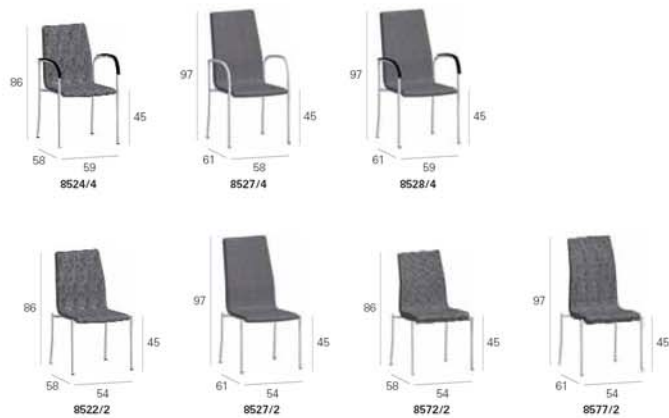

# 8500 Ona Plaza Kusch + Co

LIGHT SEATING WITH A GRACEFUL, SLENDER SILHOUETTE. THE ELEGANCE OF THIS HIGH-QUALITY SEATING IS CHARACTERIZED BY THE OUTWARDS CURVED ARMRESTS, A TRADE-MARK FEATURE OF DESIGNER JORGE PENSI. ONA PLAZA IS DESIGNED FOR A WIDE RANGE OF USES: OFFICES AND CONFERENCE ROOMS, WAITING AND RECEPTION AREAS AS WELL AS AUDITORIA.

- \* BRIGHT CHROME-PLATED FRAME AND ARMRESTS
- \* OPTIONAL: SATIN CHROME-PLATED FRAME
- \* UPHOLSTERED SEAT SHELL
- \* OPTIONAL: UPHOLSTERY WITH FLAME RETARDANT FOAM
- \* OPTIONAL: FIREPROOF FABRIC
- \* PLASTIC GLIDES
- \* OPTIONAL: FELT GLIDES
- \* OPTIONAL: CLIP LINKING
- \* OPTIONAL: SEAT AND ROW NUMBERING
- \* OPTIONAL: WRITING TABLET