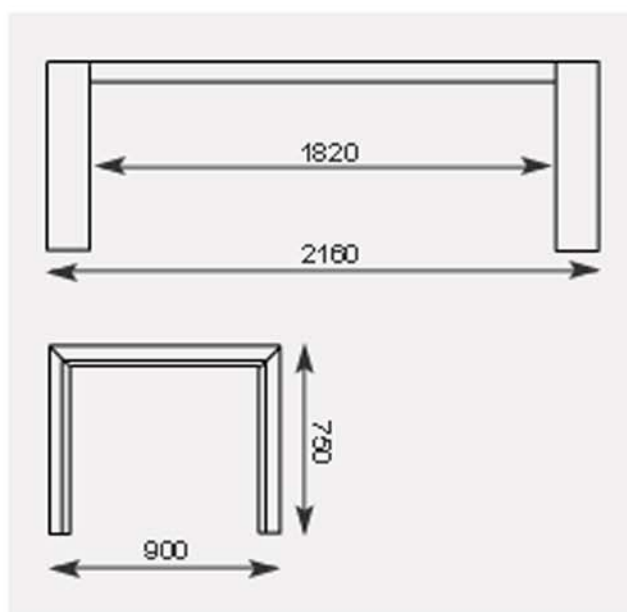

# Matrix Backhouse

THE MATRIX CAN BE MANUFACTURED WITH A VENERED TOP OR A SOLID TIMBER TOP.

IT CAN BE STAINED TO ANY COLOUR. BELOW IS A STANDARD TABLE SIZE THAT IT COMES IN,

BUT IT CAN BE MADE TO YOUR SIZE SPECIFICATIONS