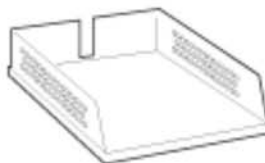

# Babele Rexite

A TIMELESS DESK SET WITH AN EVER CONTEMPORARY AND IDENTIFIABLE ELEGANT DESIGN, AVAILABLE EITHER IN BLACK OR IN ALUMINIUM. THE COLLECTION WAS NAMED AFTER THE FIRST CLASSIC PIECE, THE BABELE LETTER TRAY AND IS COMPLETED WITH DESK PAD, PENCIL TRAY, PENCIL CUP, MEMO PAD HOLDER AND LETTER RACK. THE SET CAN BE MATCHED WITH THE COLLECTION OF CRIBBIO FLOOR ACCESSORIES.

**904. PLANO**  
DESK PAD  
Linoleum  
60 x 45 x h 0,3 cm

**940. BABELE**  
LETTER TRAY  
Engineering polymers  
25,5 x 35 x h 7 cm

**924. SLIM**  
PENCIL TRAY  
Steel, engineering  
polymers  
27,5 x 9 x h 3,5 cm

**930. CENTOBUCHI**  
PENCIL CUP  
Aluminium, engineering  
polymers  
Ø 8 x h 10 cm

**944. MEMO**  
MEMO PAD HOLDER  
Engineering polymers  
11 x 11 x h 7 cm

**921. PODIO**  
LETTER RACK  
Engineering polymers  
24 x 4,5 x h 9,5 cm