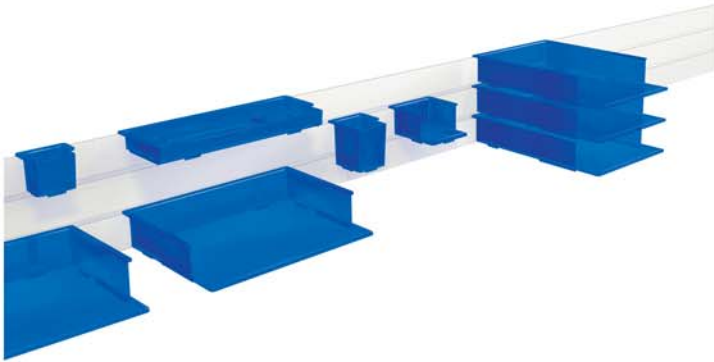

Standard Rexite

THE SET INCLUDES LETTER TRAY WITH FRONT AND SIDE ACCESS, PENCIL TRAY, PENCIL HOLDER, MEMO PAD HOLDER, BUSINESS CARD HOLDER. THE LETTER TRAYS CAN BE EASILY STACKED ONE ON TOP OF THE OTHER WITH NO IMPRACTICAL CONNECTING JOINTS.

650. STANDARD
FRONT LETTER TRAY
27 x 34,5 x h 6,5 cm

655. STANDARD
SIDE LETTER TRAY
35,5 x 26 x h 6,5 cm

610. STANDARD
PENCIL TRAY
35,5 x 12,5 x h 3,5 cm

632. STANDARD
PENCIL CUP
9 x 9 x h 9,5 cm

635. STANDARD
CELL-PHONE /
BUSINESS CARDS
HOLDER
8,5 x 6 x h 6,5 cm

640. STANDARD
MEMO PAD / CD
HOLDER
12,5 x 12,5 x h 6,5 cm

STANDARD
1 LEVEL WALL BEAM
B080. 6 x 1 x L 80 cm
B100. 6 x 1 x L 100 cm
B120. 6 x 1 x L 120 cm

STANDARD
3 LEVELS WALL BEAM
C080. 20,5 x 1 x L 80
C100. 20,5 x 1 x L 100
C120. 20,5 x 1 x L 120