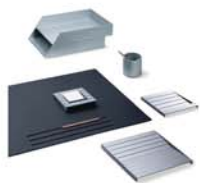

Status

Rexite

STATUS IS THE COLLECTION FOR EXECUTIVE OFFICES AND MEETING ROOMS. THE SET INCLUDES DESK PAD, MAIL TRAY, PENCIL HOLDER, MEMO PAD HOLDER, TRAY FOR CONFERENCE TABLES AND A SMALL DESK PAD WITH PLACE CARD. STATUS DESK SET IS MATCHING WITH STATUS FLOOR ACCESSORIES.

300. STATUS
DESK PAD
Integral polyurethane
70 x 50 x h 0,4 cm

350. STATUS
LETTER TRAY
Engineering polymer
27 x 35 x h 7 cm

303. STATUS
CONFERENCE DESK
PAD WITH NAME
HOLDER
Integral polyurethane
28 x 40 x h 1,5 cm

330. STATUS
TREY / LARGE
EXECUTIVE ASHTRAY
Die-cast aluminium
30 x 30 x h 2,5 cm

332. STATUS
PENCIL CUP
Die-cast aluminium
Ø 9 x h 9 cm

340. STATUS
MEMO PAD HOLDER
Die-cast aluminium
15 x 15 x h 2,5 cm

320. STATUS
TABLE ASHTRAY
Die-cast aluminium
18 x 18 x h 2,5 cm