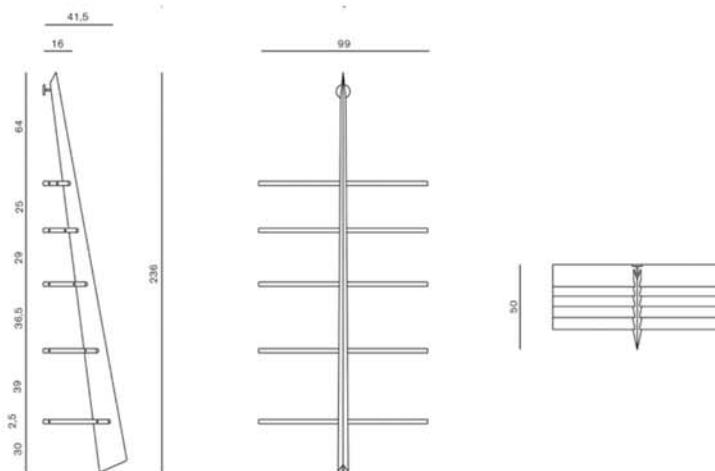

Mac Gee

Baleri Italia

A PHILIPPE STARCK MODULAR BOOKSHELF SO SIMPLIFIED THAT IT BECOMES AN INCLINED UPRIGHT TO BE READILY LEANED AGAINST THE WALL. THE UPRIGHT HAS A BLADE-LIKE PROFILE AND THE ENDS OF ITS V- SECTION ARE BOTH CUT ASLANT WITH TECHNOLOGICAL HARSHNESS. A CENTRAL UPRIGHT SUPPORTS FIVE SHELVES OF DECREASING DEPTH. SHELVES IN RIBBED SHEET STEEL, EPOXIED TO MATCH THE UPRIGHT. IN MATTE BLACK, ULTRAMARINE BLUE OR METALLIC SILVER.

Variation

Dimensions

unit size

2360mm H x 990 W x 420 D

Materials

Steel sheet - epoxy finish