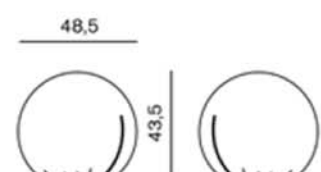

# Tato Collection

Baleri Italia

FLEXIBLE SEATING OR FOOTREST IN ELLIPTICAL SHAPE (TATO DS855), SPHERICAL (TATINO ED860), ROUND FOR TWO OR MORE PEOPLE (TATONE ED870), CURVED FOR TWO OR MORE SEATERS (TATO BEAN EB872 OR TATO BONBON EB871) IN CFC-FREE FLEXIBLE POLYURETHANE, WITH INTERNAL ANATOMICAL RIGID STRUCTURE AND PLASTIC BASE. THE REMOVABLE COVER IS AVAILABLE IN THREE DIFFERENT TYPES OF BI-ELASTIC FABRIC, EACH ONE AVAILABLE IN MANY COLOURS. LUNELLA ENRICO BALERI FLEXIBLE STACKABLE LENS-SHAPED SEATING IN CFC-FREE FLEXIBLE POLYURETHANE WITH ANATOMICAL SUPPORT BASE. THE REMOVABLE COVER IN BI-ELASTIC FABRIC IS AVAILABLE IN MANY COLOURS.

Variation	Dimensions
Tato Collection	various dimensions