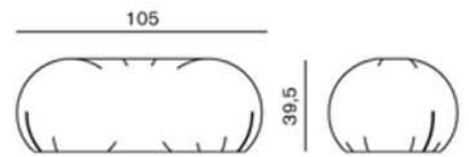

# Tato Collection

Baleri Italia

FLEXIBLE SEATING OR FOOTREST IN ELLIPTICAL SHAPE (TATO DS855), SPHERICAL (TATINO ED860), ROUND FOR TWO OR MORE PEOPLE (TATONE ED870), CURVED FOR TWO OR MORE SEATERS (TATO BEAN EB872 OR TATO BONBON EB871) IN CFC-FREE FLEXIBLE POLYURETHANE, WITH INTERNAL ANATOMICAL RIGID STRUCTURE AND PLASTIC BASE. THE REMOVABLE COVER IS AVAILABLE IN THREE DIFFERENT TYPES OF BI-ELASTIC FABRIC, EACH ONE AVAILABLE IN MANY COLOURS. LUNELLA ENRICO BALERI FLEXIBLE STACKABLE LENS-SHAPED SEATING IN CFC-FREE FLEXIBLE POLYURETHANE WITH ANATOMICAL SUPPORT BASE. THE REMOVABLE COVER IN BI-ELASTIC FABRIC IS AVAILABLE IN MANY COLOURS.

Variation	Dimensions
Tato Collection	various dimensions