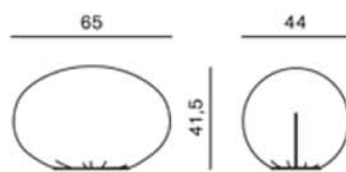

# Tato Collection

Baleri Italia

FLEXIBLE SEATING OR FOOTREST IN ELLIPTICAL SHAPE (TATO DS855), SPHERICAL (TATINO ED860), ROUND FOR TWO OR MORE PEOPLE (TATONE ED870), CURVED FOR TWO OR MORE SEATERS (TATO BEAN EB872 OR TATO BONBON EB871) IN CFC-FREE FLEXIBLE POLYURETHANE, WITH INTERNAL ANATOMICAL RIGID STRUCTURE AND PLASTIC BASE. THE REMOVABLE COVER IS AVAILABLE IN THREE DIFFERENT TYPES OF BI-ELASTIC FABRIC, EACH ONE AVAILABLE IN MANY COLOURS. LUNELLA ENRICO BALERI FLEXIBLE STACKABLE LENS-SHAPED SEATING IN CFC-FREE FLEXIBLE POLYURETHANE WITH ANATOMICAL SUPPORT BASE. THE REMOVABLE COVER IN BI-ELASTIC FABRIC IS AVAILABLE IN MANY COLOURS.

Variation	Dimensions
Tato Collection	various dimensions