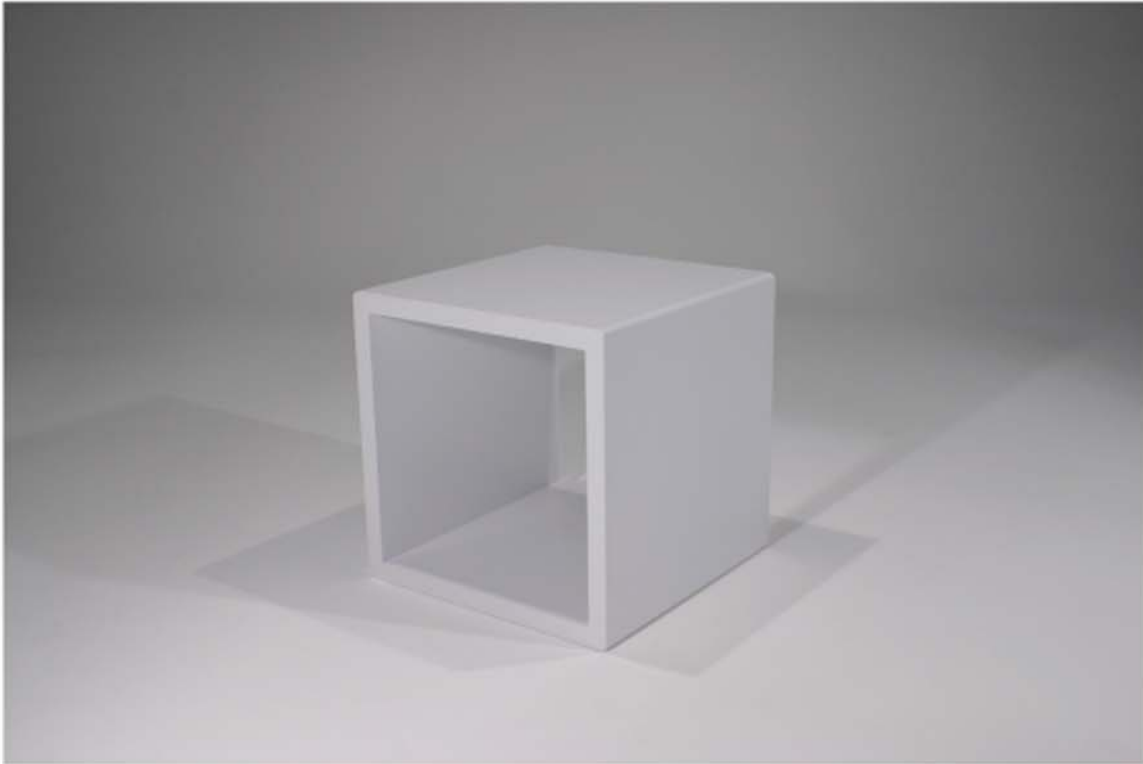

# Cube, Cube on Legs

Basement

## CUBE, CUBE ON LEGS AND BT-400

**DIMENSIONS:** 380mm wide x 380mm deep x 380mm high

**FINISHES:** white lacquer

**CAPACITY:** stackable open cube, bedside table