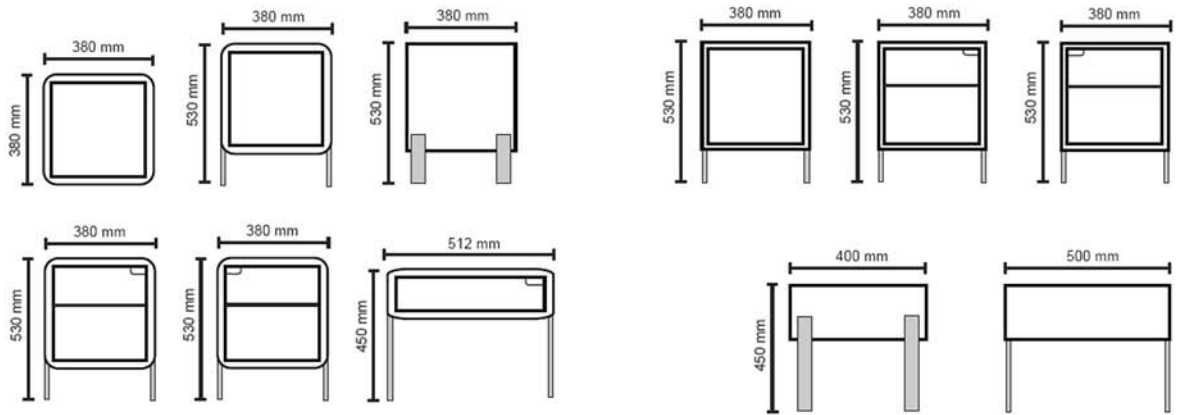

BT:400

Basement

FEATURING A NARROW UPRIGHT DESIGN, IDEAL FOR SMALLER BEDROOMS AND APARTMENTS. BOTH THE WHITE LACQUER AND DARK OR NATURAL OAK FINISHES ARE AVAILABLE WITH OR WITHOUT DRAWERS, AND STAND ON SILVER POWDERCOATED METAL LEGS.

Variation	Dimensions	Variation	Dimensions
White Lacquer Cube	380w x 380d x 380h	Oak Cube	380w x 380d x 380h
Cube Bedside	380w x 380d x 530h	Oak Bedside	380w x 380d x 530h
Cube Bedside w Drawer	380w x 380d x 530h	Oak Bedside w Drawer	380w x 380d x 530h
Low Bedside	512w x 400d x 450h	Oak Low Bedside	500w x 400d x 450h