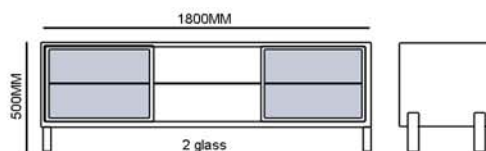

## BASEMENT SLIDING SIDEBOARD

THE COMPACT SIZE AND CLEAN LINES OF THE SLIDING SIDEBOARD MAKES IT IDEAL FOR SMALL ROOMS AND APARTMENTS. THE GLASS DOOR ALLOWS YOU TO USE YOUR REMOTE CONTROL WHILE IT IS SHUT.

BASEMENT IS A SISTER COMPANY TO GHL CABINETMAKERS AND OFFERS A UNIQUE SELECTION OF CONTEMPORARY FURNITURE DESIGNS FOR THOSE LOOKING FOR BOTH STYLE AND AFFORDABILITY.

Variation	Dimensions
SB-V Sideboard	1800w x 550d x 600h
SB-V+1AD Sideboard	1800w x 550d x 600h
SB-V+2AD Sideboard	1800w x 550d x 600h
SB-L-Sliding Sideboard	1200w x 500d x 500h
SB-V-Sliding Sideboard	1200w x 500d x 500h
SB-L Sideboard	1800w x 550d x 600h
SB-L+1AD Sideboard	1800w x 550d x 600h
SB-L+2AD Sideboard	1800w x 550d x 600h
SBOL+1AD Sideboard	1800w x 550d x 600h