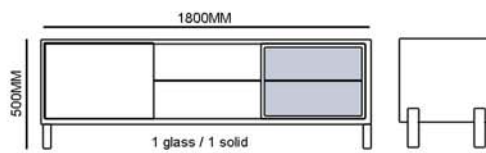

# SB-V Basement

## BASEMENT SLIDING SIDEBOARD

THE COMPACT SIZE AND CLEAN LINES OF THE SLIDING SIDEBOARD MAKES IT IDEAL FOR SMALL ROOMS AND APARTMENTS. THE GLASS DOOR ALLOWS YOU TO USE YOUR REMOTE CONTROL WHILE IT IS SHUT.

BASEMENT IS A SISTER COMPANY TO GHL CABINETMAKERS AND OFFERS A UNIQUE SELECTION OF CONTEMPORARY FURNITURE DESIGNS FOR THOSE LOOKING FOR BOTH STYLE AND AFFORDABILITY.

Variation	Dimensions
SB-V Sideboard	1800w x 550d x 600h
SB-V+1AD Sideboard	1800w x 550d x 600h
SB-V+2AD Sideboard	1800w x 550d x 600h
SB-L-Sliding Sideboard	1200w x 500d x 500h
SB-V-Sliding Sideboard	1200w x 500d x 500h
SB-L Sideboard	1800w x 550d x 600h
SB-L+1AD Sideboard	1800w x 550d x 600h
SB-L+2AD Sideboard	1800w x 550d x 600h
SBOL+1AD Sideboard	1800w x 550d x 600h