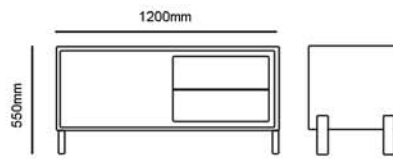

## BASEMENT SLIDING SIDEBOARD

THE COMPACT SIZE AND CLEAN LINES OF THE SLIDING SIDEBOARD MAKES IT IDEAL FOR SMALL ROOMS AND APARTMENTS. THE GLASS DOOR ALLOWS YOU TO USE YOUR REMOTE CONTROL WHILE IT IS SHUT.

BASEMENT IS A SISTER COMPANY TO GHL CABINETMAKERS AND OFFERS A UNIQUE SELECTION OF CONTEMPORARY FURNITURE DESIGNS FOR THOSE LOOKING FOR BOTH STYLE AND AFFORDABILITY.

Variation	Dimensions
SB-V Sideboard	1800w x 550d x 600h
SB-V+1AD Sideboard	1800w x 550d x 600h
SB-V+2AD Sideboard	1800w x 550d x 600h
SB-L-Sliding Sideboard	1200w x 500d x 500h
SB-V-Sliding Sideboard	1200w x 500d x 500h
SB-L Sideboard	1800w x 550d x 600h
SB-L+1AD Sideboard	1800w x 550d x 600h
SB-L+2AD Sideboard	1800w x 550d x 600h
SBOL+1AD Sideboard	1800w x 550d x 600h