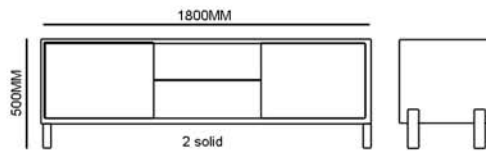

## BASEMENT SLIDING SIDEBOARD

THE COMPACT SIZE AND CLEAN LINES OF THE SLIDING SIDEBOARD MAKES IT IDEAL FOR SMALL ROOMS AND APARTMENTS. THE GLASS DOOR ALLOWS YOU TO USE YOUR REMOTE CONTROL WHILE IT IS SHUT.

BASEMENT IS A SISTER COMPANY TO GHL CABINETMAKERS AND OFFERS A UNIQUE SELECTION OF CONTEMPORARY FURNITURE DESIGNS FOR THOSE LOOKING FOR BOTH STYLE AND AFFORDABILITY.

Variation	Dimensions
SB-V Sideboard	1800w x 550d x 600h
SB-V+1AD Sideboard	1800w x 550d x 600h
SB-V+2AD Sideboard	1800w x 550d x 600h
SB-L-Sliding Sideboard	1200w x 500d x 500h
SB-V-Sliding Sideboard	1200w x 500d x 500h
SB-L Sideboard	1800w x 550d x 600h
SB-L+1AD Sideboard	1800w x 550d x 600h
SB-L+2AD Sideboard	1800w x 550d x 600h
SBOL+1AD Sideboard	1800w x 550d x 600h