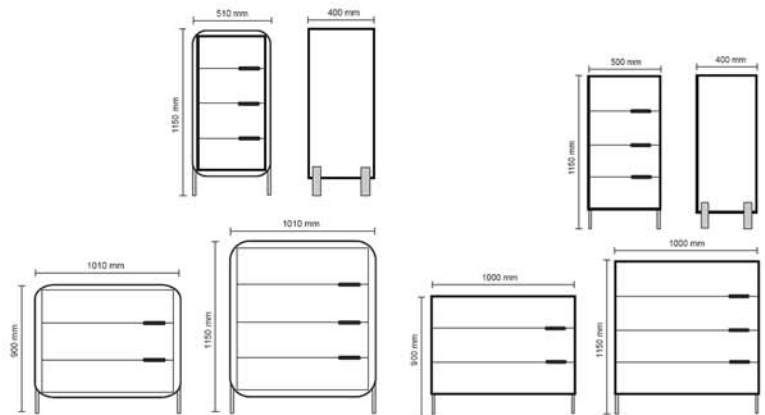

TallBoy

Basement

WHITE LACQUER FINISH, AND POWDER COATED ALUMINIUM LEGS. DESIGNED TO MATCH THE ICE CUBE SIDE TABLES, THESE PROVIDE A MORE MODERN OPTION TO THE OAK TALL BOY.

Variation

Dimensions

unit size

765MM h (460 seat H) x 550 d x 530 w