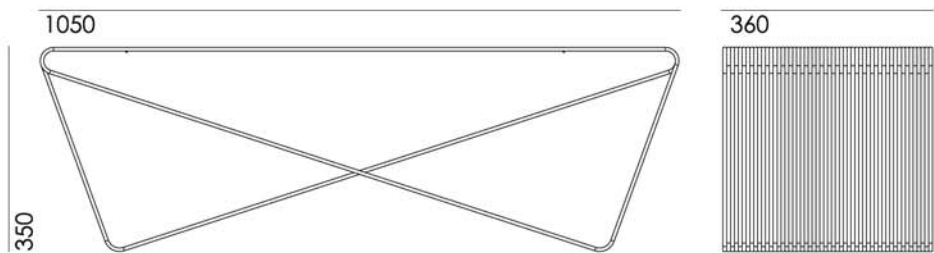

Shoestring Table

Conscious Design

GOLDSWORTHY BASED HIS TABLES ON THE SIMPLE BUT STRONG STRUCTURE OF A TRIANGLE. THE UPPER SURFACE IS SOLID, WHILE THE FOLDED, INTERWOVEN 'LEGS' DOUBLE AS MAGAZINE RACKS AND CREATE AN OPTICAL ILLUSION OF MOVEMENT AND DEPTH UNUSUAL FOR SUCH A HEAVY-DUTY PIECE.

LARGE

SMALL

COLOURS

Materials

Backhouse Interiors
12 Kaiwharawhara Road
Wellington, New Zealand
t: 64 4 499 8847
e: backhouse.interiors@xtra.co.nz
www.backhousenz.com