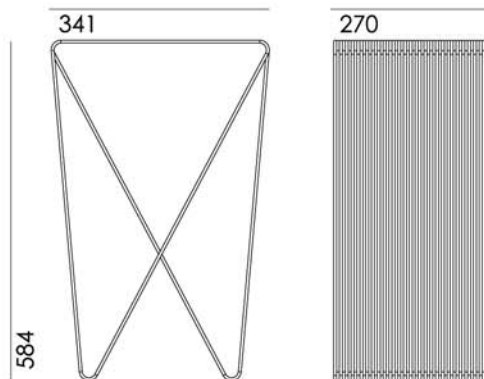

Shoestring Table

Conscious Design

GOLDSWORTHY BASED HIS TABLES ON THE SIMPLE BUT STRONG STRUCTURE OF A TRIANGLE. THE UPPER SURFACE IS SOLID, WHILE THE FOLDED, INTERWOVEN 'LEGS' DOUBLE AS MAGAZINE RACKS AND CREATE AN OPTICAL ILLUSION OF MOVEMENT AND DEPTH UNUSUAL FOR SUCH A HEAVY-DUTY PIECE.

LARGE

SMALL

COLOURS

Materials

Backhouse Interiors
12 Kaiwharawhara Road
Wellington, New Zealand
t: 64 4 499 8847
e: backhouse.interiors@xtra.co.nz
www.backhousenz.com