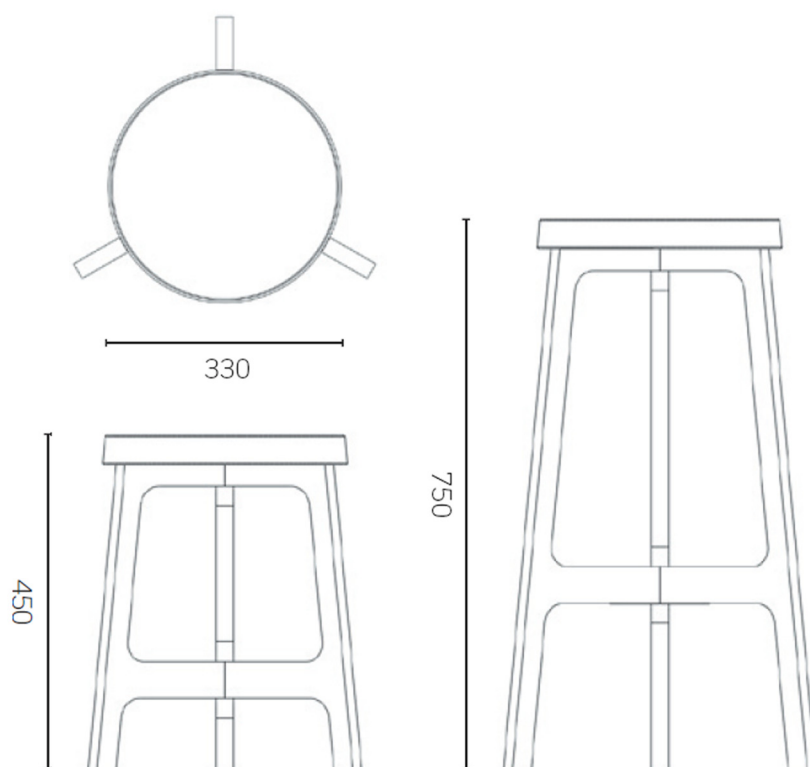

# Fink Stool

Fletcher Systems

BAR STOOL AVAILABLE IN FUTURA BIRCH PLYWOOD FRAME, UPHOLSTERED SEAT AND FABRIC OF YOUR CHOICE.

SUITABLE FOR DOMESTIC AND COMMERCIAL INTERIORS.