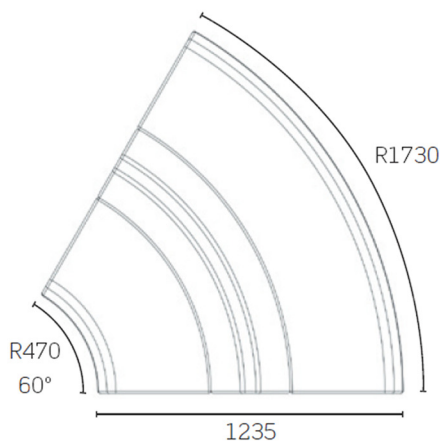

Realm Double Sided

Fletcher Systems

ANOTHER HYBRID OF THE SUCCESSFUL MODULAR LANDSCAPE RANGES, REALM CONSISTS OF ONLY ONE COMPONENT, A HIGH BACKED DOUBLE SIDED SEGMENT. BY DUPLICATING AND GROUPING THE SEGMENTS SEATING PLANS WITH A SCULPTURAL AESTHETIC CAN BE CREATED. SUITABLE FOR COMMERCIAL INTERIORS, IDEAL FOR CAFES, RESTAURANTS & PUBLIC SPACES.