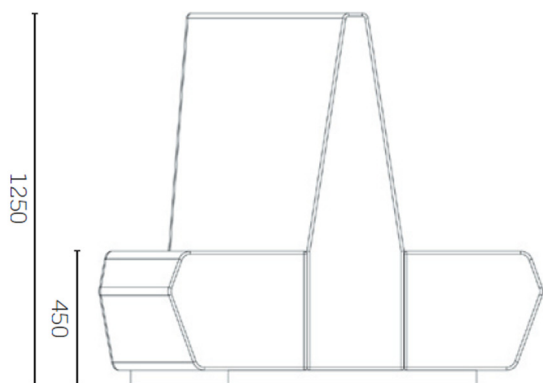

Realm Double Sided

Fletcher Systems

ANOTHER HYBRID OF THE SUCCESSFUL MODULAR LANDSCAPE RANGES, REALM CONSISTS OF ONLY ONE COMPONENT, A HIGH BACKED DOUBLE SIDED SEGMENT. BY DUPLICATING AND GROUPING THE SEGMENTS SEATING PLANS WITH A SCULPTURAL AESTHETIC CAN BE CREATED. SUITABLE FOR COMMERCIAL INTERIORS, IDEAL FOR CAFES, RESTAURANTS & PUBLIC SPACES.