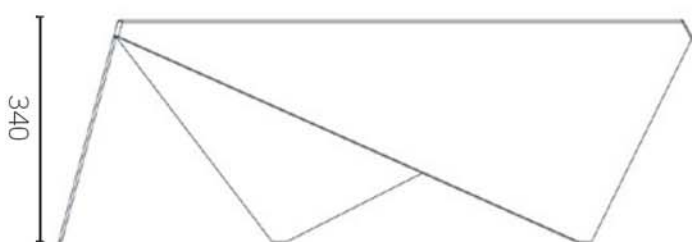

Tangent Fletcher Systems

FACETED COFFEE TABLE AVAILABLE IN POWDER COATED ALUMINIUM.

Materials

Backhouse Interiors
12 Kaiwharawhara Road
Wellington, New Zealand
t: 64 4 499 8847
e: backhouse.interiors@xtra.co.nz
www.backhousesnz.com