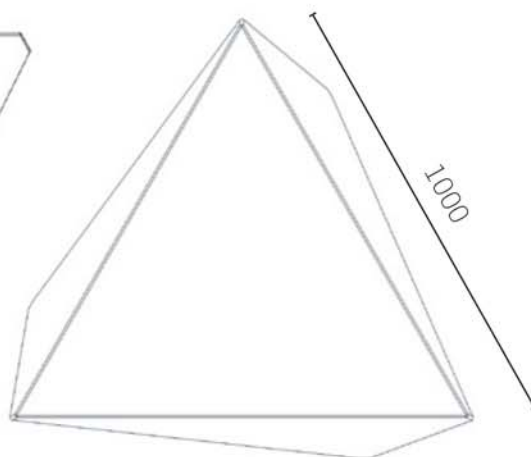

Tangent Fletcher Systems

FACETED COFFEE TABLE AVAILABLE IN POWDER COATED ALUMINIUM.

Materials

Backhouse Interiors
12 Kaiwharawhara Road
Wellington, New Zealand
t: 64 4 499 8847
e: backhouse.interiors@xtra.co.nz
www.backhousesnz.com