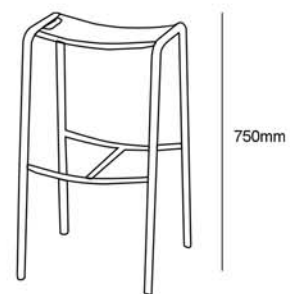

# Fly stool

Fletcher Systems

BAR STOOL — STEEL POWDER COATED FRAME WITH BENT PLYWOOD SEAT IN THREE FINISHES. OAK VENEER, OAK VENEER STAINED DARK BROWN OR LACQUERED FINISH IN A RESENE COLOUR OF YOUR CHOICE.

Variation

Dimensions

Seat height

750mm

## Materials

steel powder coated frame

with bent plywood seat